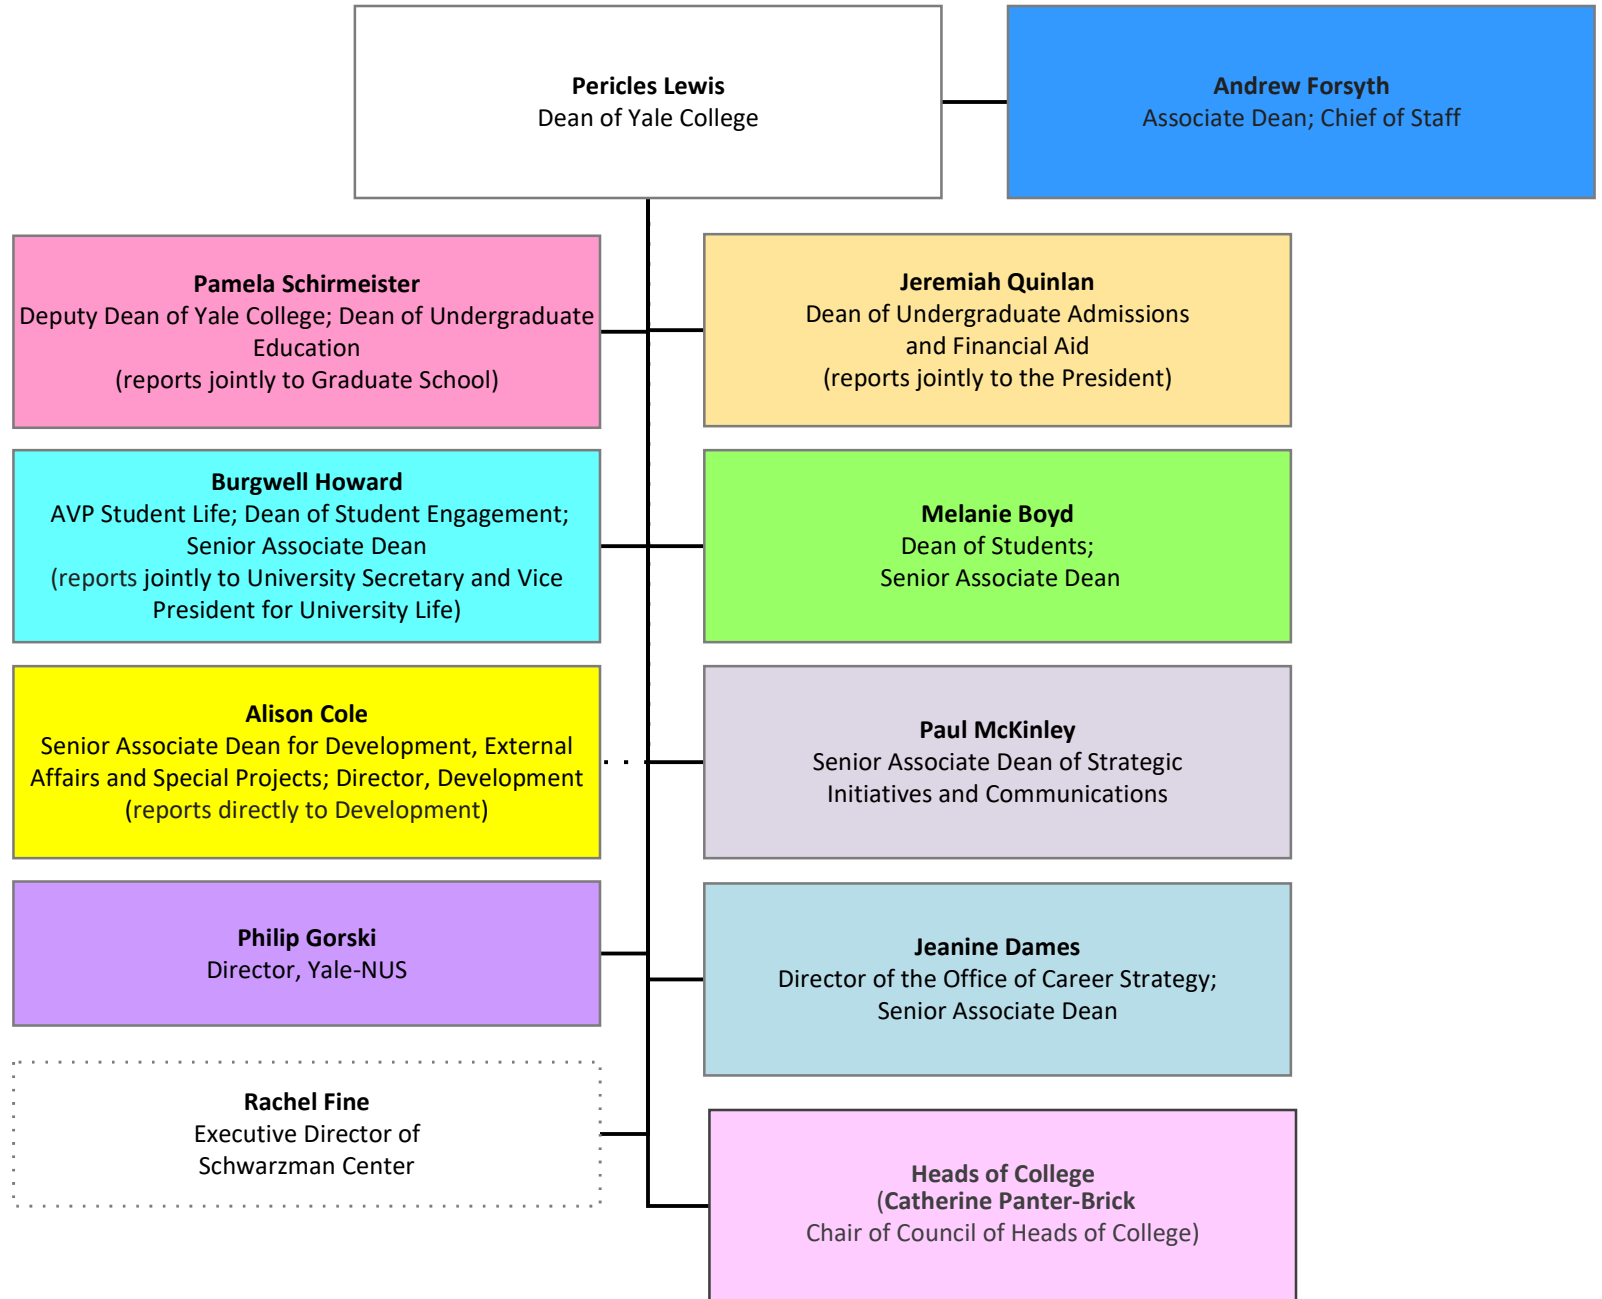

Yale College Organization

Management Team

Admissions and Financial Aid – Undergraduate Admissions

Admissions and Financial Aid – Undergraduate Financial Aid

Business Operations

Career Strategy and Fellowships – Career Strategy

Career Strategy and Fellowships – Fellowships

Communications

Development

Council of Heads of College

Heads of College

Office of the Dean

Student Affairs

Student Engagement

Undergraduate Education

Undergraduate Education – Academic Affairs

Undergraduate Education – Academic Affairs – Air Force / Naval ROTC

Undergraduate Education – Arts

Undergraduate Education – Education Studies