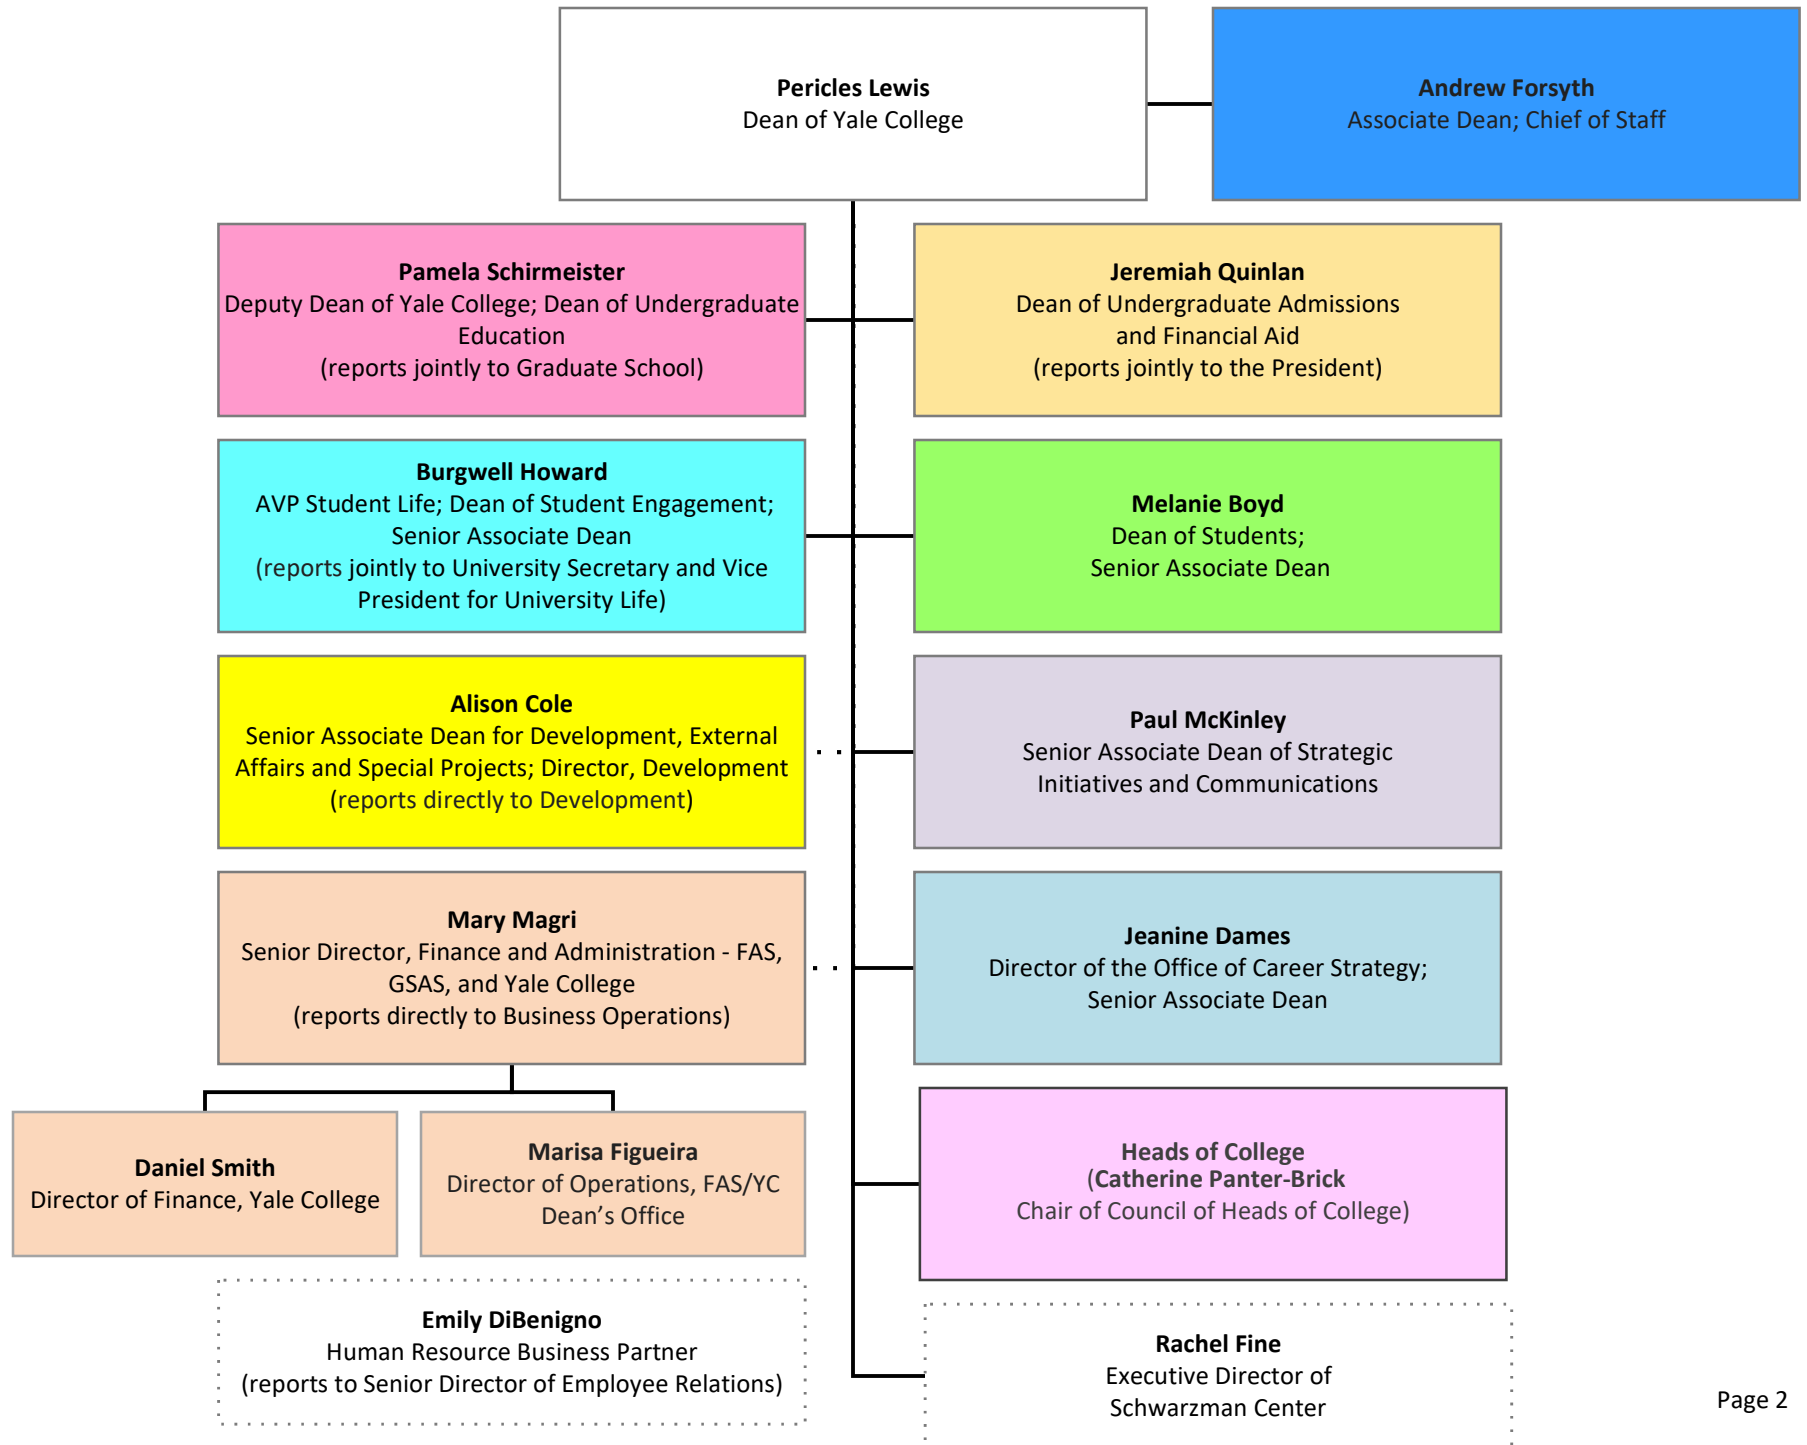

Yale College Organization

Management Team

Admissions and Financial Aid – Undergraduate Admissions

Admissions and Financial Aid – Undergraduate Financial Aid

Business Operations

Career Strategy and Fellowships – Career Strategy

Career Strategy and Fellowships – Fellowships

Communications

Development

Council of Heads of College

Heads of College

Office of the Dean

Student Affairs

Student Engagement

Undergraduate Education

Undergraduate Education – Academic Affairs

Undergraduate Education – Academic Affairs – Air Force / Naval ROTC

Undergraduate Education – Arts

Undergraduate Education – Education Studies