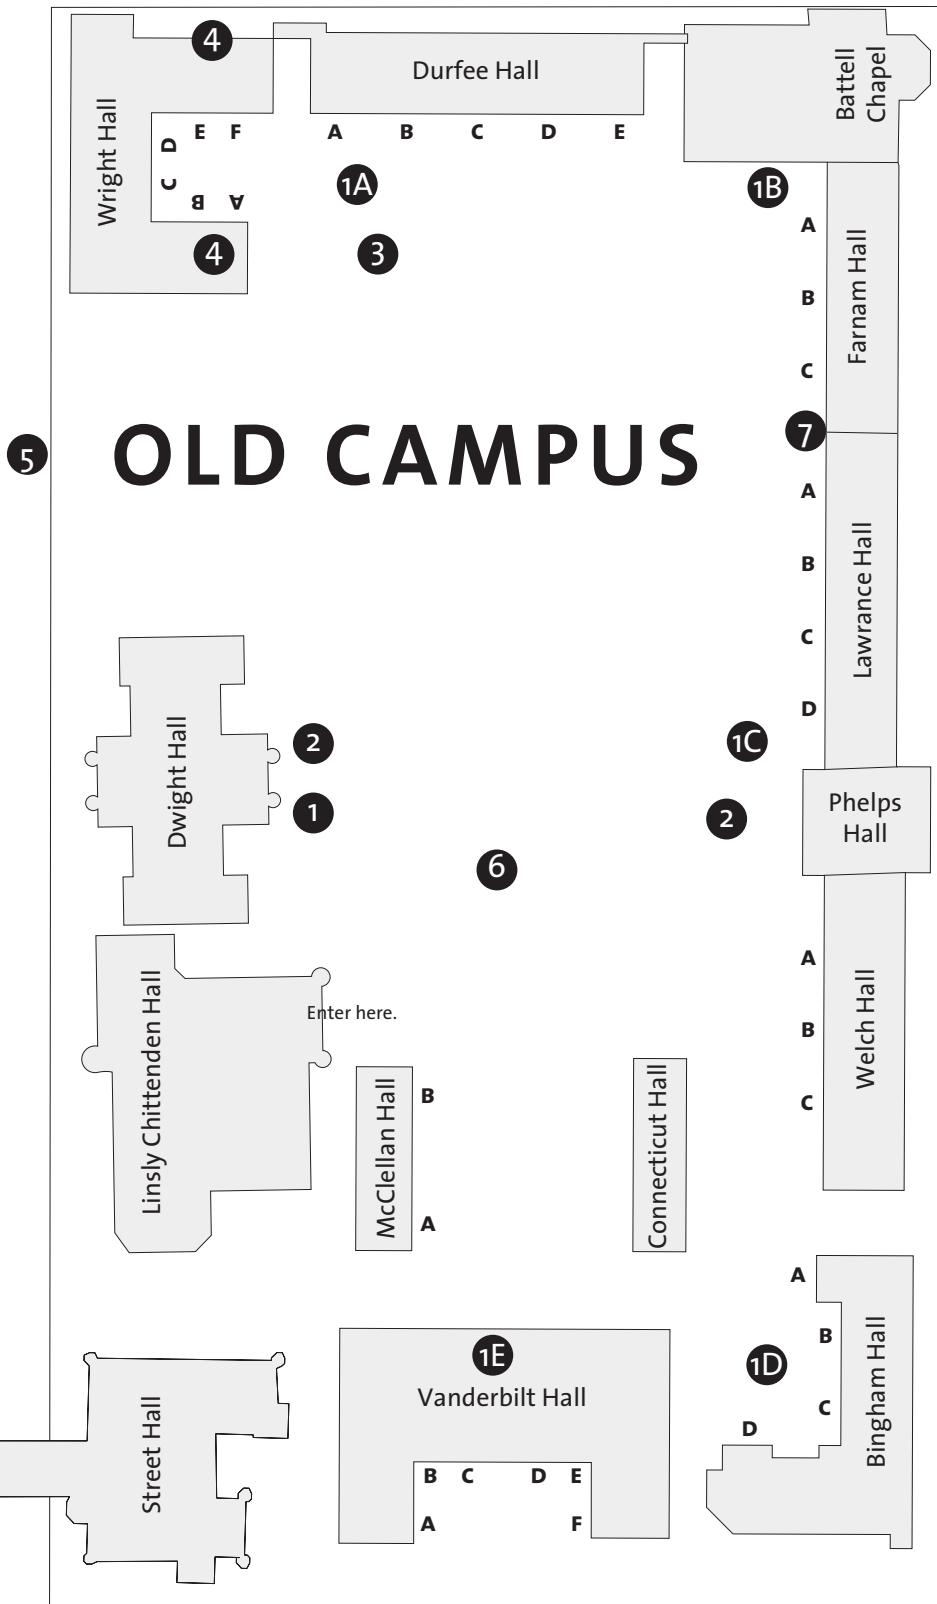

CAMP YALE • SUNDAY, AUGUST 21, 2022

Elm Street

BERKELEY, PIERSON
A, B, C D, E, F

MORSE

- **1** Keys and ID Cards
- **1A** Berkeley
  Pierson
- **1B** Morse
  Jonathan Edwards
- **1C** Ezra Stiles
  Davenport
- **1D** Hopper
  Trumbull
- **1E** Branford
  Saybrook

- **2** Information
- **3** Custodial and Facilities
  Services for Old Campus
  Residences
- **4** Yale Station Post Office
  (Basement)
- **5** Pick up prepaid linen
  packages
- **6** Chaplain's ice cream cart
- **7** Sign-up for Bulk Laundry
  Bags

High Street

JONATHAN EDWARDS

EZRA STILES

DAVENPORT

HOPPER, TRUMBULL
A, B, C C, D

College Street

BRANFORD, SAYBROOK
A, B, C D, E, F

Chapel Street

Yale